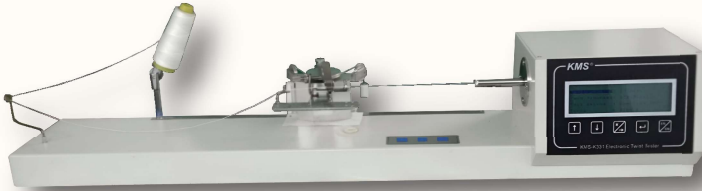

Twist Tester Electronic K331

K331 纱线捻度计

Model : K331

Option printer

photo for reference

Application

- To determine yarn twist in single or Plyed yarns, quadrant type with auto stop & reverse for conventional or untwist / retwist methods.

Standard

- **ASTM D1422, ASTM D1423**
- **ISO 2601**

Technical Data

Testing length	25mm - 500mm
Testing range (twist)	0.1 - 9999.9
Rotating speed	500 r/min - 2000 r/min
Dimensions	960 x 140 x 310 mm
Power	AC 220V, 50Hz
Net weight kg	30 kg

Contact us

13302233344
18675899688

12158666
178864880

sales@kmscolor.com
 www.kmscolor.com

Agent :

Alibaba

KMS致力各种测试标准

kmscolor.com